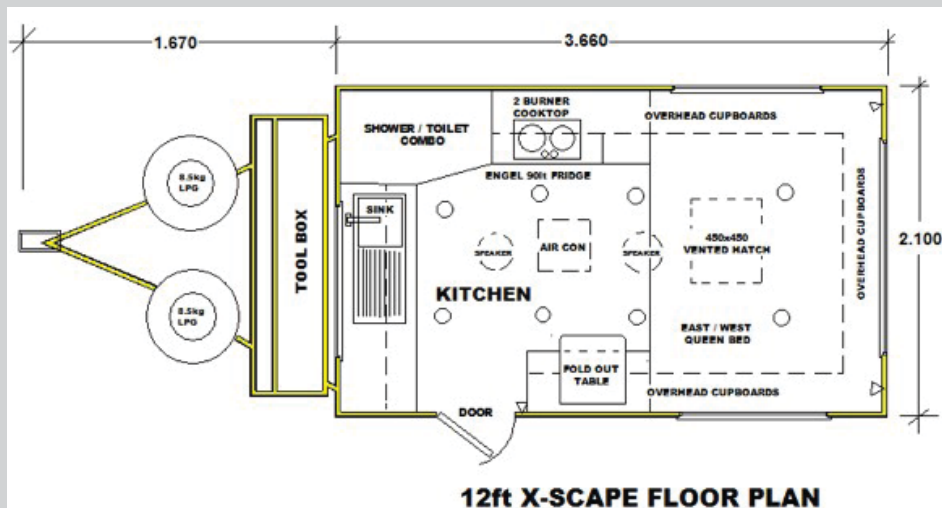

THE LITTLE CARAVAN COMPANY

X-scape
TLCC 12F

Go make some memories

www.thelittlecaravancompany.com.au

X-SCAPE OFFROAD 12' SHOWER TOILET COMBO

Features:

- Shower Toilet Combo with HWS
- Air-Con Heating and Cooling
- ENGEL 80lt Compressor fridge
- 130 watt Solar Panel
- Digital TV antenna
- Galvanised Chassis (6" A-Frame)
- CrossRider TS Independent Suspension
- 16" A/T Tyres & 12" Electric Brakes
- Inside and Outside Cooker and Sink
- Large 3m Awning
- Queensize RV Mattress - East/West