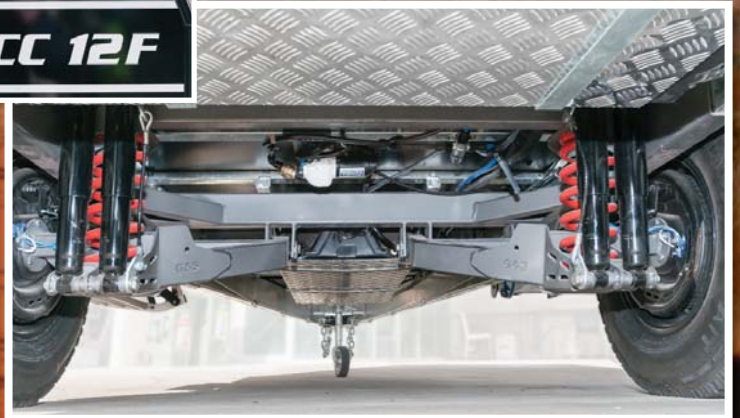

THE LITTLE CARAVAN COMPANY

X-scape
TLCC 12F

Go make some memories

www.thelittlecaravancompany.com.au

X-SCAPE OFFROAD 12' SHOWER TOILET COMBO

Features:

- Shower Toilet Combo with HWS
- Air-Con Heating and Cooling
- ENGEL 80lt Compressor fridge
- 130 watt Solar Panel
- Digital TV antenna
- Galvanised Chassis (6" A-Frame)
- CrossRider TS Independent Suspension
- 16" A/T Tyres & 12" Electric Brakes
- Inside and Outside Cooker and Sink
- Large 3m Awning
- Queensize RV Mattress - East/West