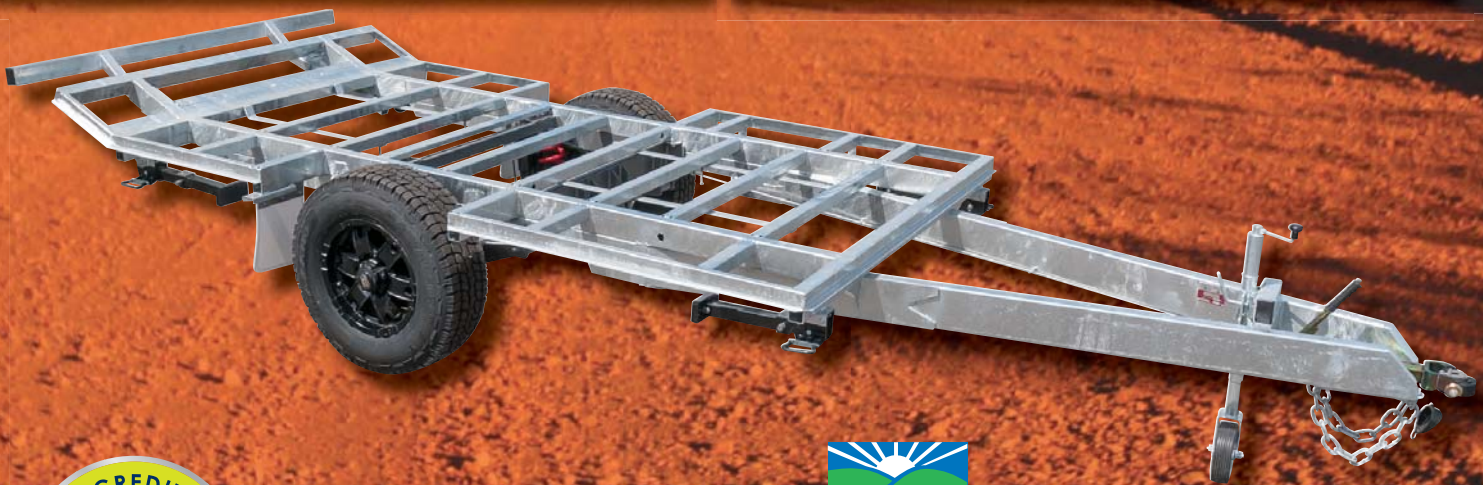

THE LITTLE CARAVAN COMPANY

X-scape
TLCC 12F

Go make some memories

www.thelittlecaravancompany.com.au

X-SCAPE OFFROAD 12' SHOWER TOILET COMBO

Features:

- Shower Toilet Combo with HWS
- Air-Con Heating and Cooling
- ENGEL 80lt Compressor fridge
- 130 watt Solar Panel
- Digital TV antenna
- Galvanised Chassis (6" A-Frame)
- CrossRider TS Independent Suspension
- 16" A/T Tyres & 12" Electric Brakes
- Inside and Outside Cooker and Sink
- Large 3m Awning
- Queensize RV Mattress - East/West